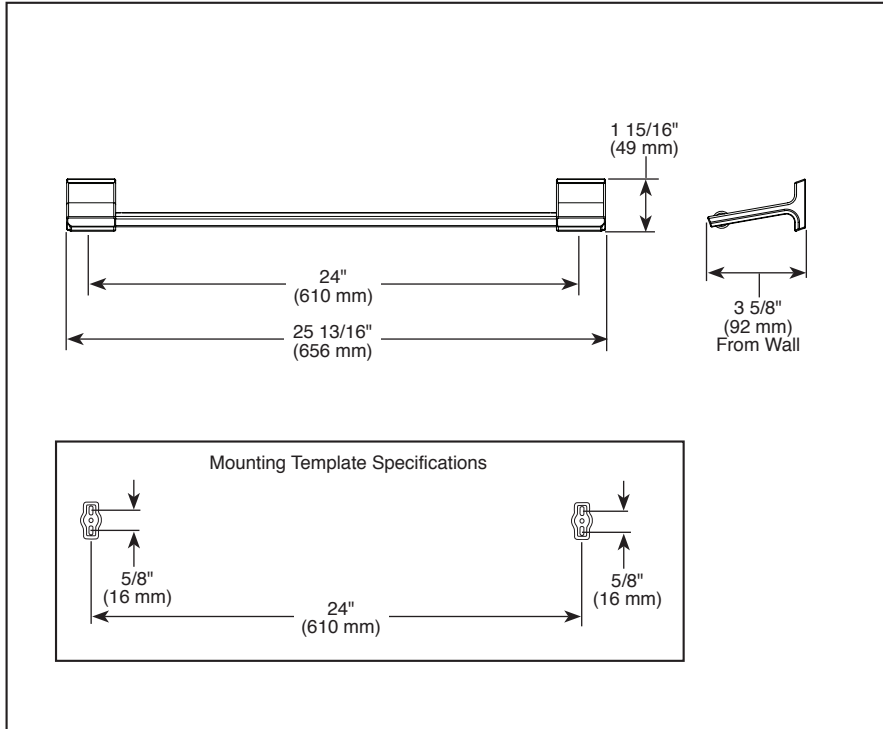

see what Delta can doSM

ACCESSORIES

- Pivotal™ Bath Collection
- 24" Towel Bar

Submitted Model No.: _____

Specific Features: _____

▲ Designate Proper Finish Suffix

STANDARD SPECIFICATIONS:

- Wood blocking is preferable behind all wall surfaces. If wood blocking is not available, the following fasteners are suggested: Tile/Masonry-Plastic or lead Anchors Plaster/drywall-Toggle bolts.
- Mounting hardware and mounting template included with product.